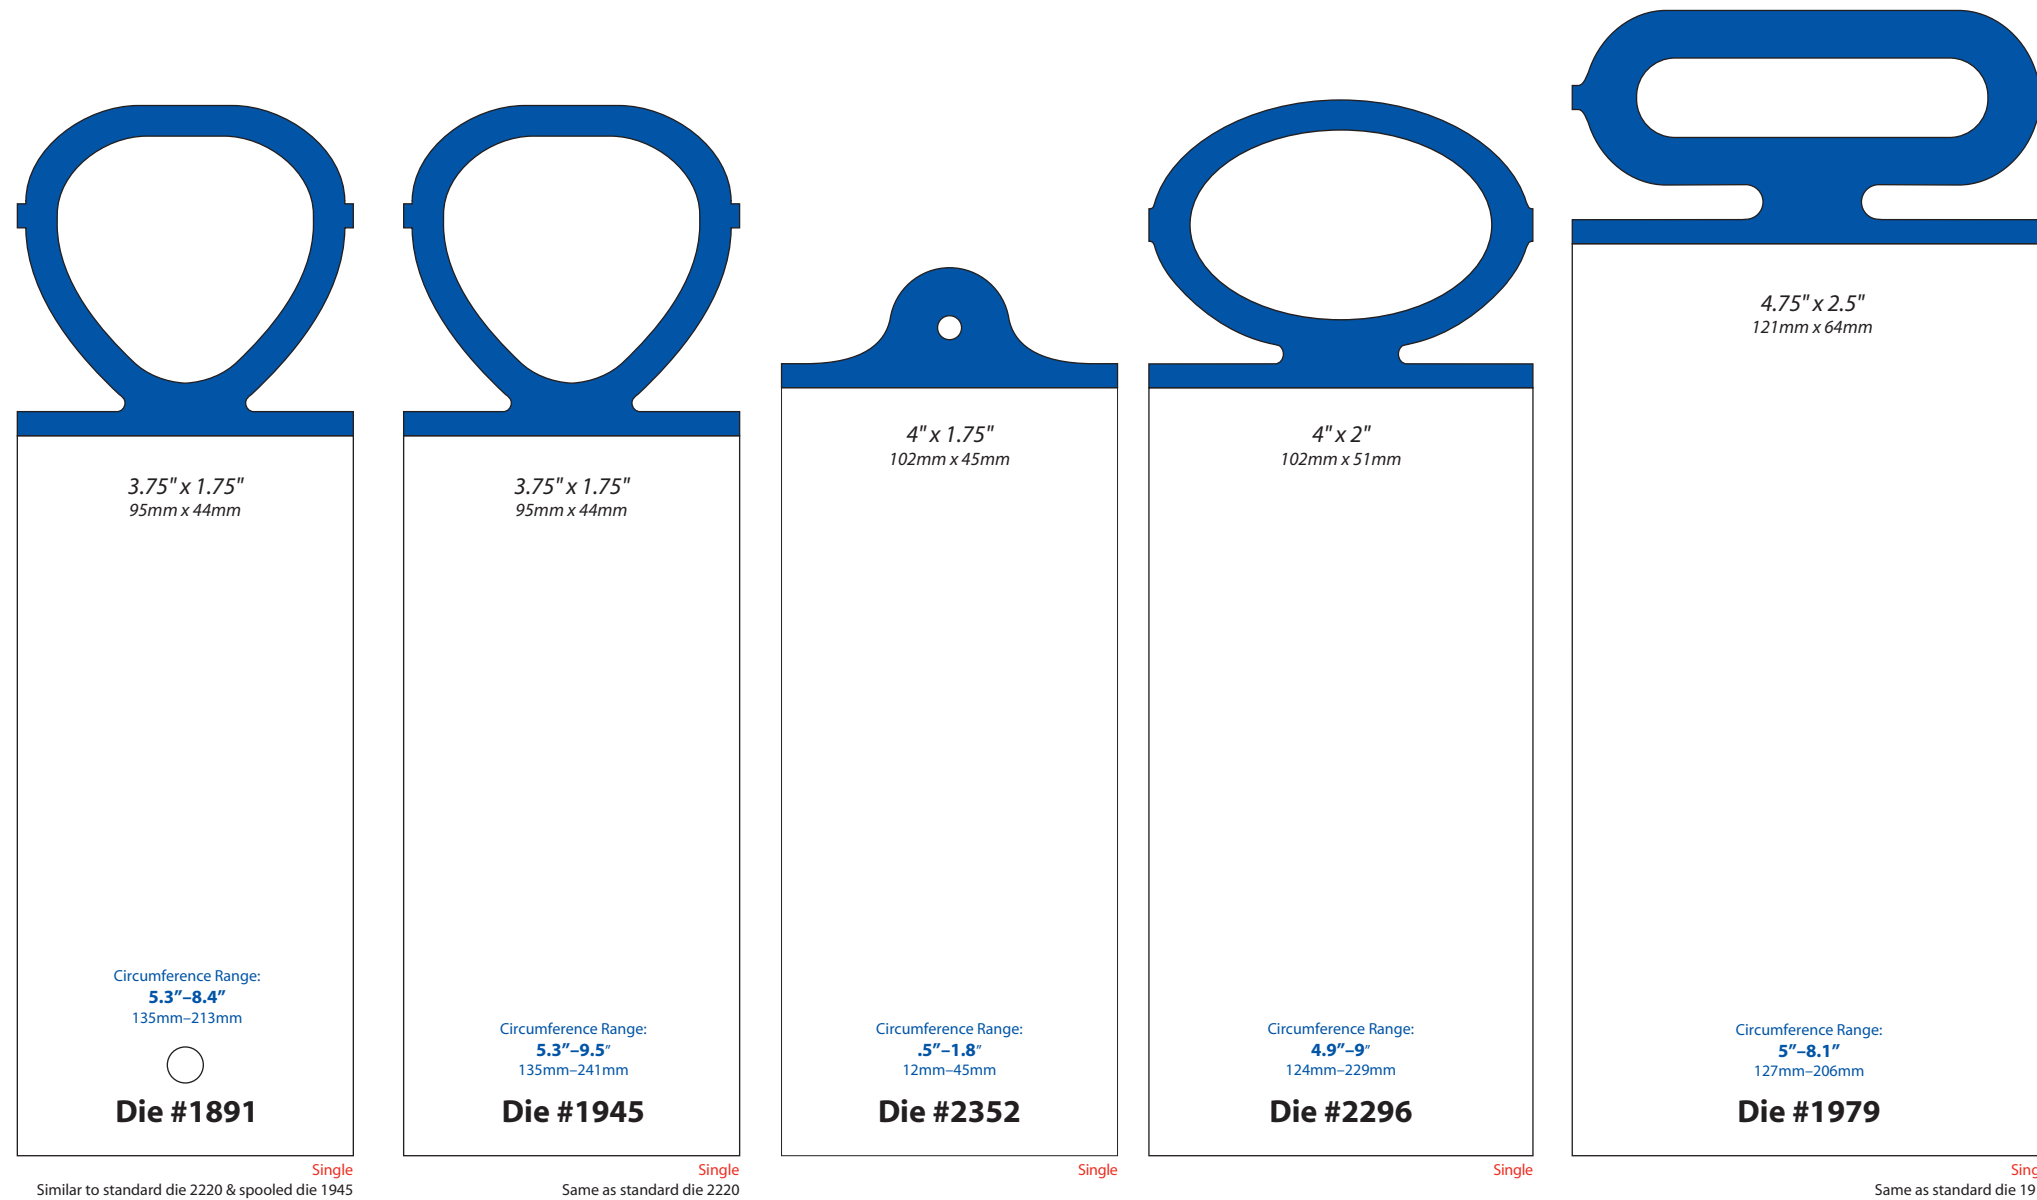

1-877-BEDFORD(233-3673)
Outside USA & Canada: 1-507-376-4136
www.elastitag.com
ElastiTag® Pat. 7281345, 7640687

1891   **2296**
1945   **2352**
1979

PAGE 12 7/1/16

Spoiled Tags

•NON-MATRIX •SPOOLED TAGS •ELASTITOTE •MATRIX •MULTIPANEL •AUTOMATION •ELASTITAB •ELASTITAG DUO