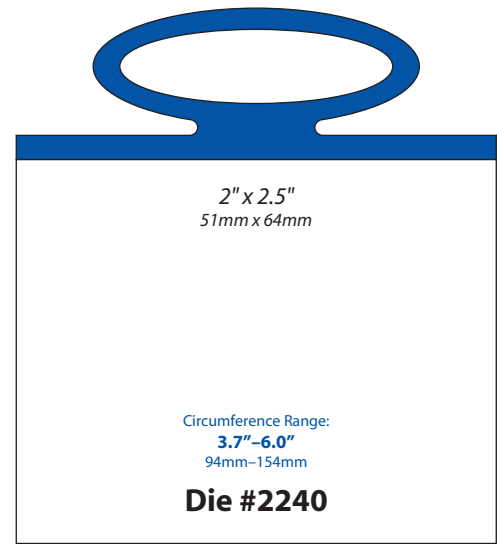

1821	1992
1823	2017
1825	2043
1826	2140
1829	2156
1830	2212
1834	2225
1922	2240

Single