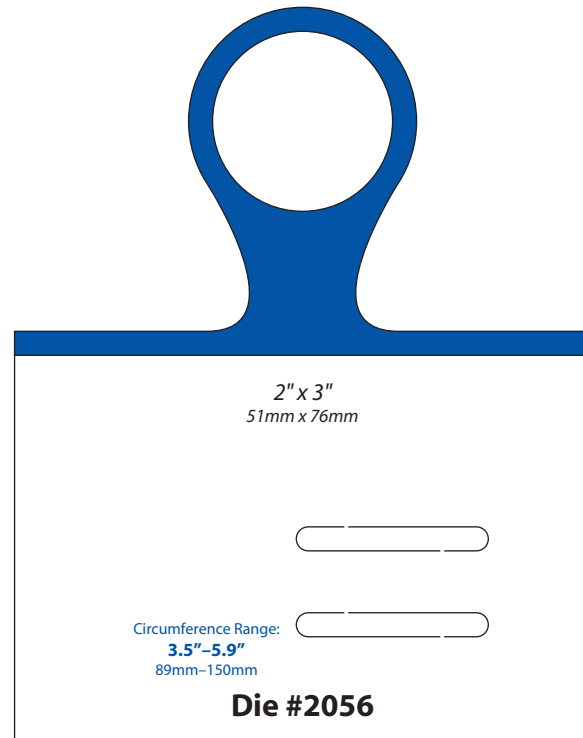

Upper Circumference Range:  
**6"-11.2"**  
 152mm-284mm

Lower Circumference Range:  
**4"-6.6"**  
 102mm-168mm

**Die #2301**

Single

**2.875" x 2.5"**  
**73mm x 64mm**

Outer Circumference Range:  
**5.7"-10.7"**  
 144mm-271mm

Inner Circumference Range:  
**1.1"-1.3"**  
 27mm-33mm

**Die #1968**

Bifold

Single/Bifold  
 (Has Bottom Matrix)

Bifold

Single

Single

Single