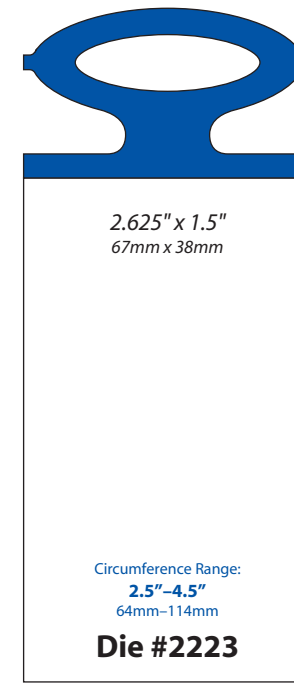

Spooled Tags

•NON-MATRIX •SPOOLED TAGS •ELASTITOTE •MATRIX •MULTIPANEL •AUTOMATION •ELASTITAB •ELASTITAG DUO

1-877-BEDFORD(233-3673)
Outside USA & Canada: 1-507-376-4136
www.elastitag.com
ElastiTag® Pat. 7281345, 7640687

1860	2155
1861	2208
1963	2211
1976	2223
1989	2291
2030	2299
2142	2354

Single