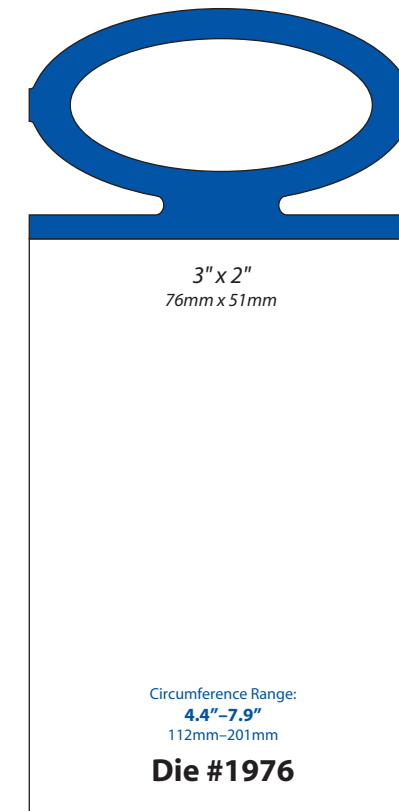

Single/Bifold