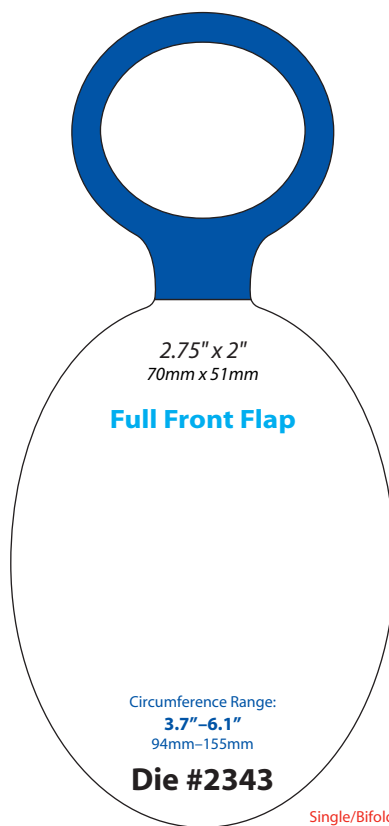

Tags with a Matrix

Allows background images or patterns to bleed

•NON-MATRIX •SPOOLED TAGS •ELASTITOTE •MATRIX •MULTIPANEL •AUTOMATION •ELASTITAB •ELASTITAG DUO

1-877-BEDFORD(233-3673)
Outside USA & Canada: 1-507-376-4136
www.elastitag.com
ElastiTag® Pat. 7281345, 7640687

2002	2253
2062	2289
2074	2319
2125	2343
2137	2346