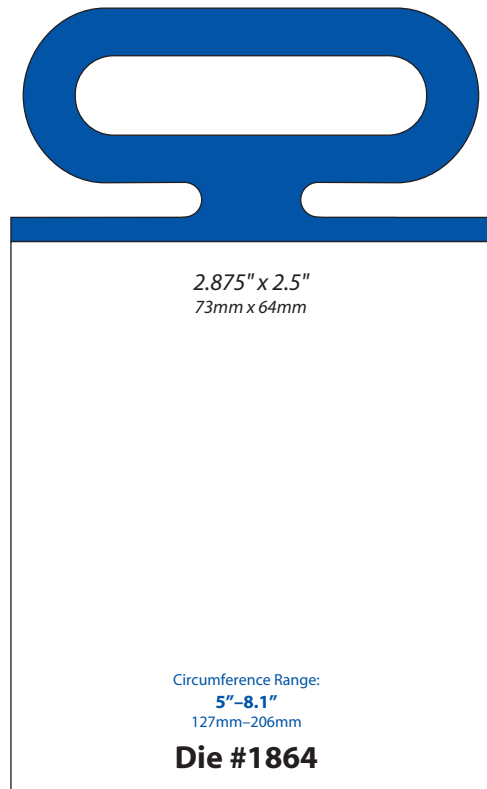

Single/Bifold
Similar to matrix die 2049