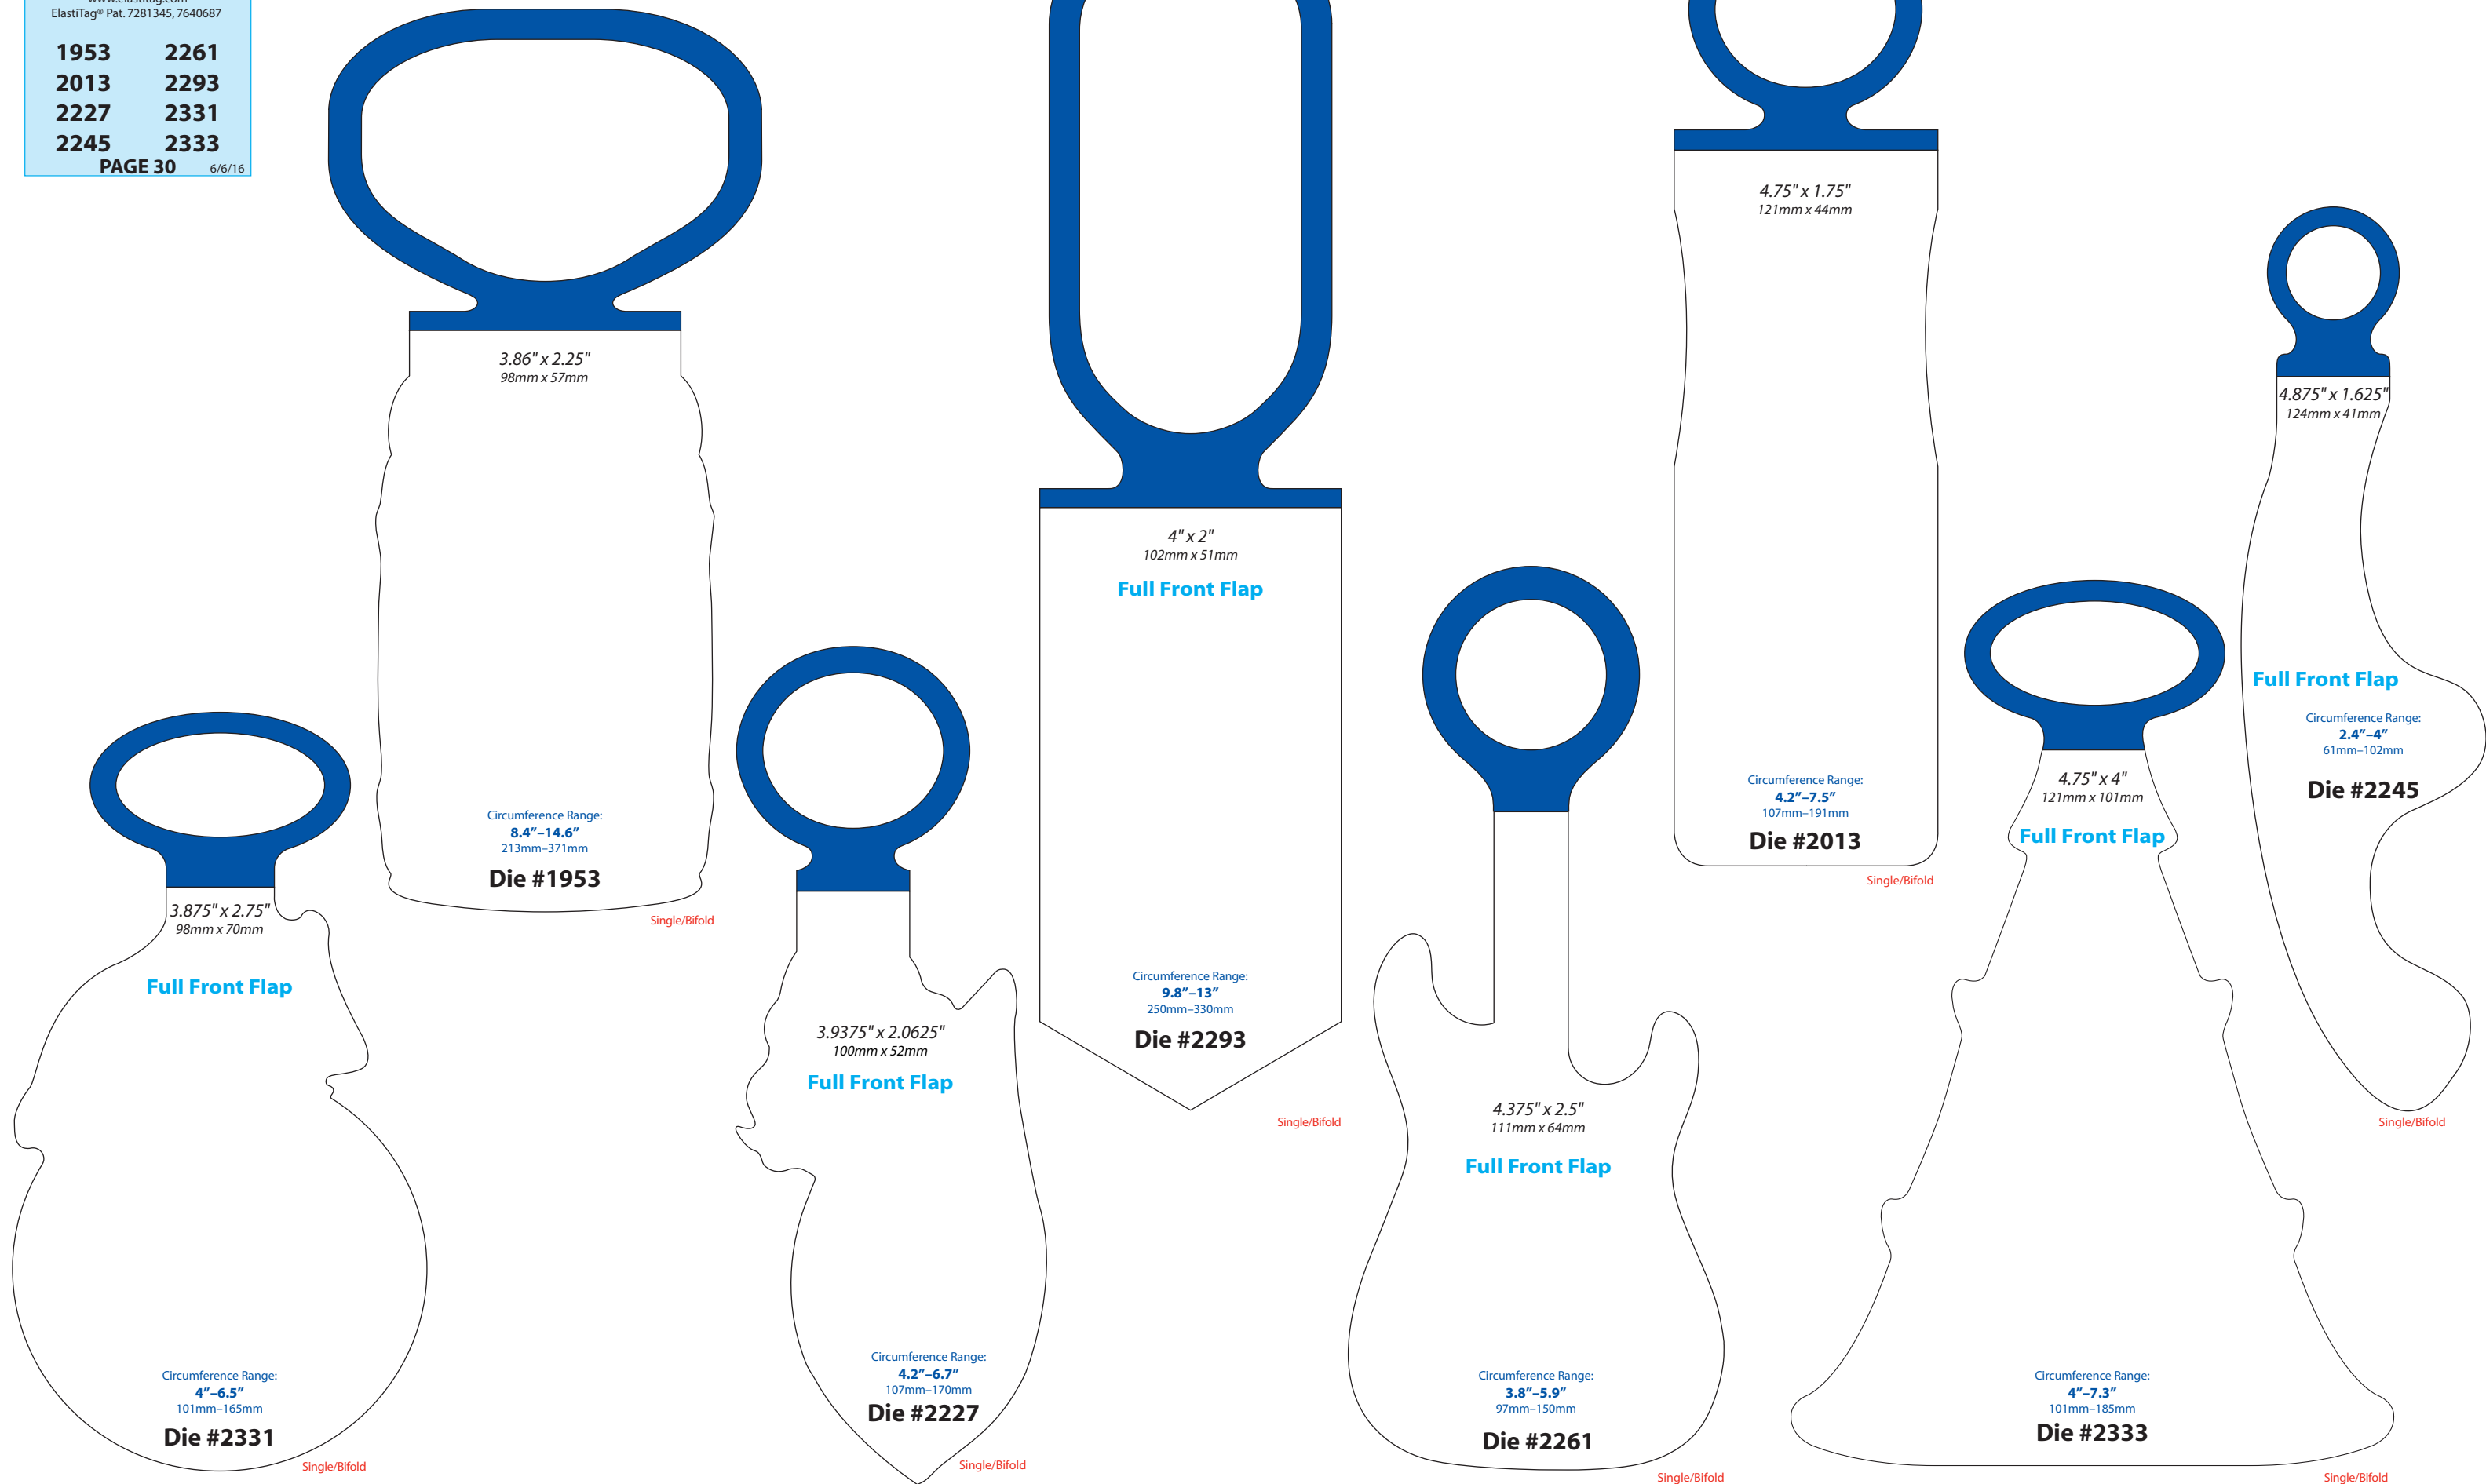

# Tags with a Matrix

•NON-MATRIX •SPOOLED TAGS •ELASTITOTE •MATRIX •MULTIPANEL •AUTOMATION •ELASTITAB •ELASTITAG DUO

Allows background images or patterns to bleed

# Tags with a Matrix

Allows background images or patterns to bleed

•NON-MATRIX •SPOOLED TAGS •ELASTITOTE •MATRIX •MULTIPANEL •AUTOMATION •ELASTITAB •ELASTITAG DUO

1-877-BEDFORD(233-3673)  
 Outside USA & Canada: 1-507-376-4136  
 www.elastitag.com  
 ElastiTag® Pat. 7281345, 7640687

Single/Bifold

Single/Bifold

Single

Single/Bifold

Single/Bifold

1-877-BEDFORD(233-3673)  
 Outside USA & Canada: 1-507-376-4136  
 www.elastitag.com  
 ElastiTag® Pat. 7281345, 7640687

1953 2261  
 2013 2293  
 2227 2331  
 2245 2333

# Tags with a Matrix

Allows background images or patterns to bleed

•NON-MATRIX •SPOOLED TAGS •ELASTITOTE •MATRIX •MULTIPANEL •AUTOMATION •ELASTITAB •ELASTITAG DUO

3.875" x 2.75"  
98mm x 70mm

**Full Front Flap**