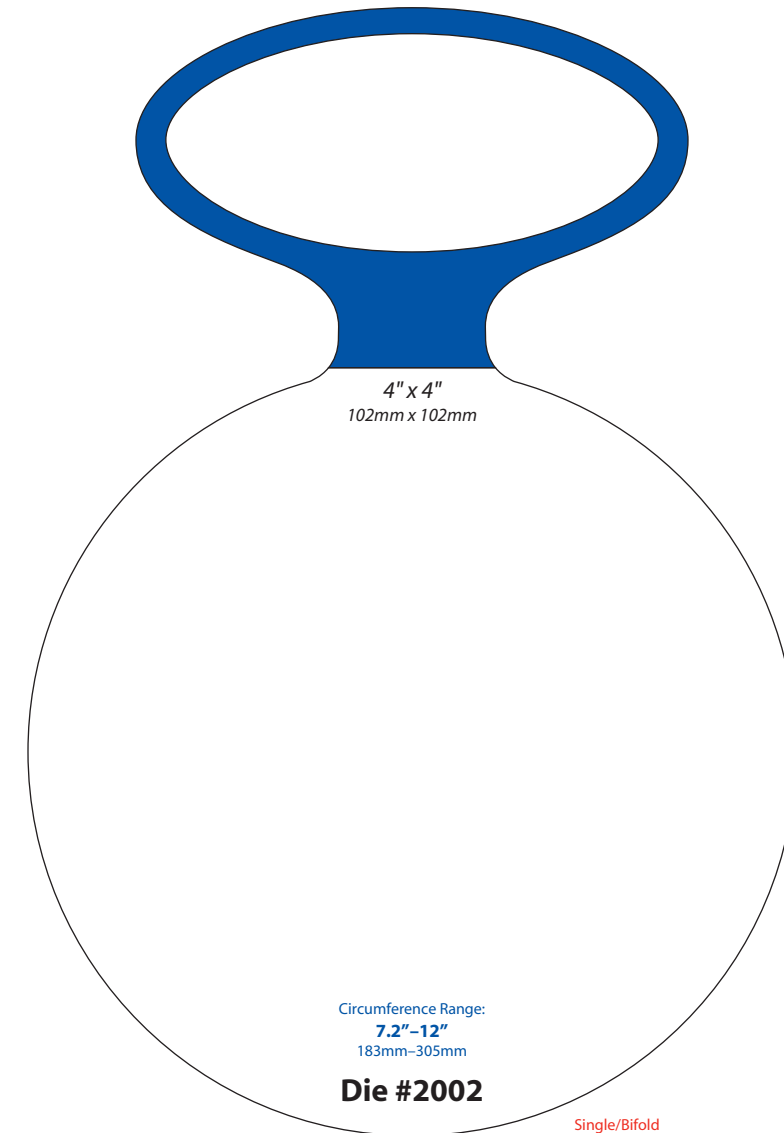

Tags with a Matrix

Allows background images or patterns to bleed

•NON-MATRIX •SPOOLED TAGS •ELASTITOTE •MATRIX •MULTIPANEL •AUTOMATION •ELASTITAB •ELASTITAG DUO

1-877-BEDFORD(233-3673)
Outside USA & Canada: 1-507-376-4136
www.elastitag.com
ElastiTag® Pat. 7281345, 7640687

2002	2253
2062	2289
2074	2319
2125	2343
2137	2346