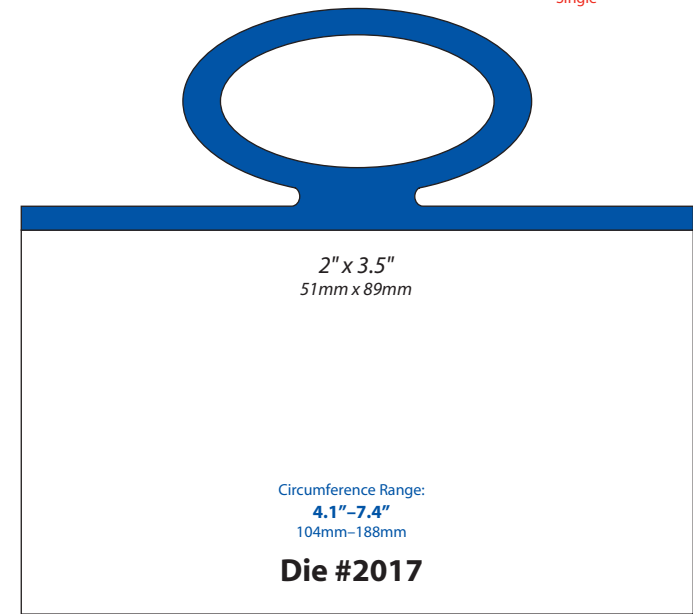

1821	1992
1823	2017
1825	2043
1826	2140
1829	2156
1830	2212
1834	2225
1922	2240

Single