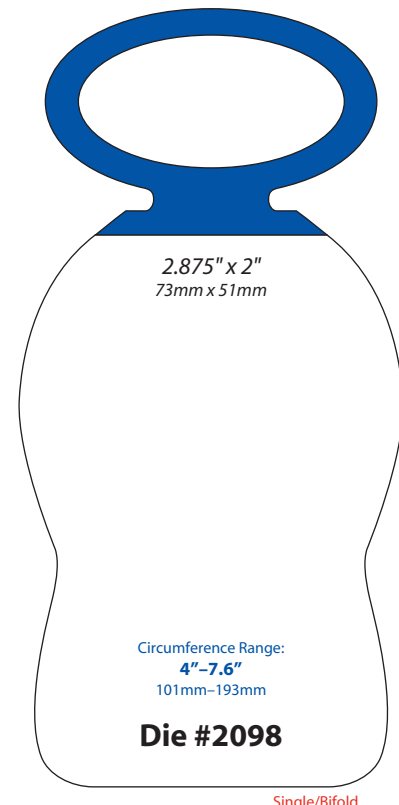

1-877-BEDFORD(233-3673)
Outside USA & Canada: 1-507-376-4136
www.elastitag.com
ElastiTag® Pat. 7281345, 7640687

- 2019   2143
- 2040   2222
- 2073   2256
- 2098   2360
- 2115   2373
- 2131

Tags with a Matrix

•NON-MATRIX •SPOOLED TAGS •ELASTITOTE •MATRIX •MULTIPANEL •AUTOMATION •ELASTITAB •ELASTITAG DUO

Allows background images or patterns to bleed