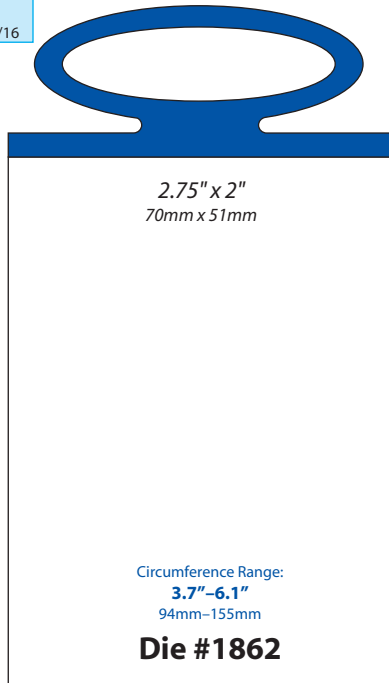

Single/Bifold