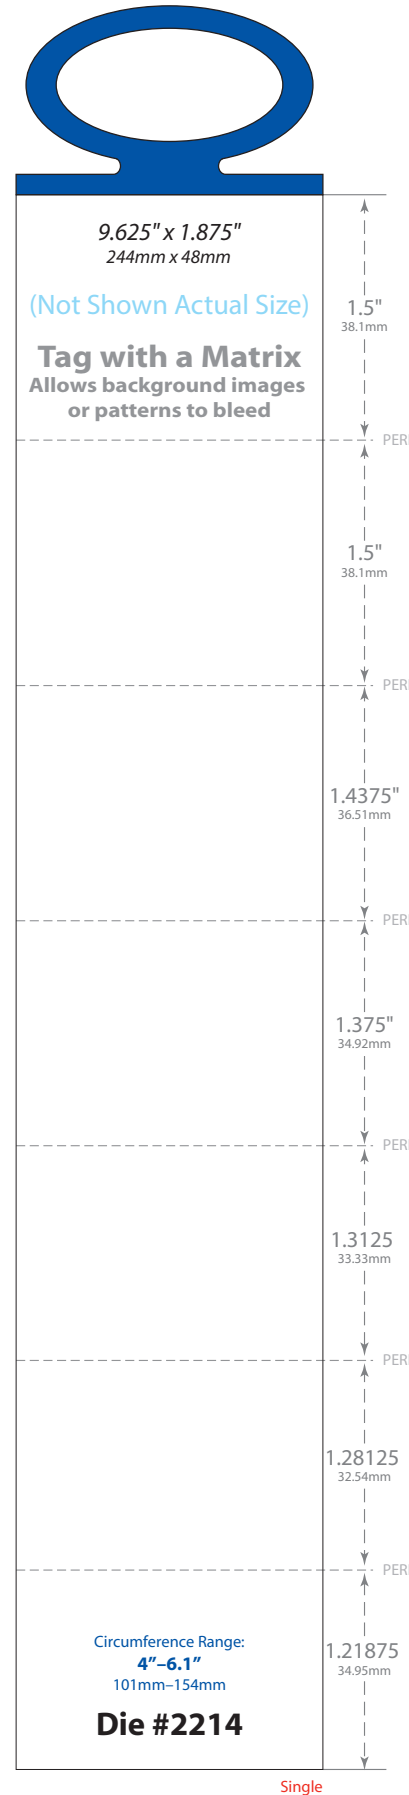

Multiple Panel

•NON-MATRIX •SPOOLED TAGS •ELASTITOTE •MATRIX •MULTIPANEL •AUTOMATION •ELASTITAB •ELASTITAG DUO

1-877-BEDFORD(233-3673)
Outside USA & Canada: 1-507-376-4136
www.elastitag.com
ElastiTag® Pat. 7281345, 7640687

2166   **2215**
2213   **2278**
2214

PAGE 33 6/6/16

MULTI PANEL