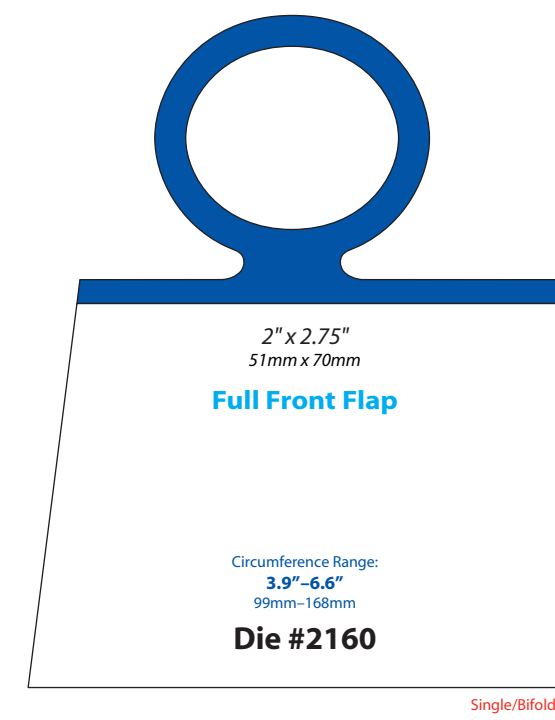

BEDFORD INDUSTRIES
1-877-BEDFORD(233-3673)
Outside USA & Canada: 1-507-376-4136
www.elastitag.com
ElastiTag® Pat. 7281345, 7640687

1974	2130
2014	2160
2051	2194
2108	2288
2124	2322
2126	2376

PAGE 26 6/3/16

Tags with a Matrix

•NON-MATRIX •SPOOLED TAGS •ELASTITOTE •MATRIX •MULTIPANEL •AUTOMATION •ELASTITAB •ELASTITAG DUO

Allows background images or patterns to bleed