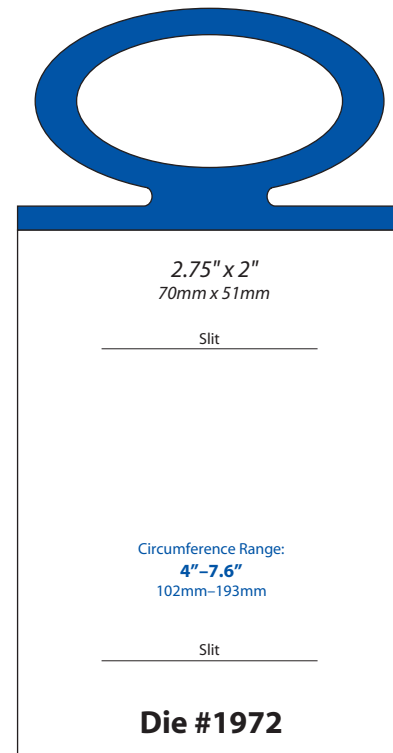

Upper Circumference Range:  
**6"-11.2"**  
 152mm-284mm

Lower Circumference Range:  
**4"-6.6"**  
 102mm-168mm

**Die #2301**

Single

**2.875" x 2.5"**  
**73mm x 64mm**

Outer Circumference Range:  
**5.7"-10.7"**  
 144mm-271mm

Inner Circumference Range:  
**1.1"-1.3"**  
 27mm-33mm

**Die #1968**

Bifold

Single/Bifold  
 (Has Bottom Matrix)

Bifold

Single

Single

Single