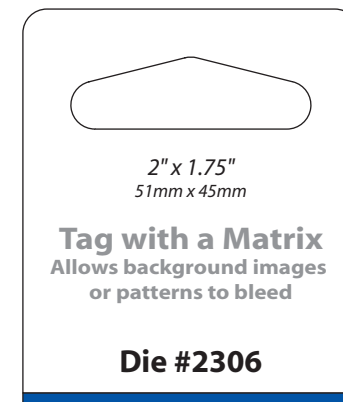

Single

Circumference Range:
1.6"-3.5"
41mm-89mm