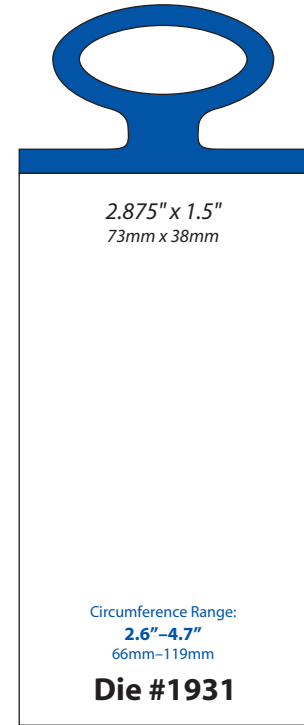

Single/Bifold