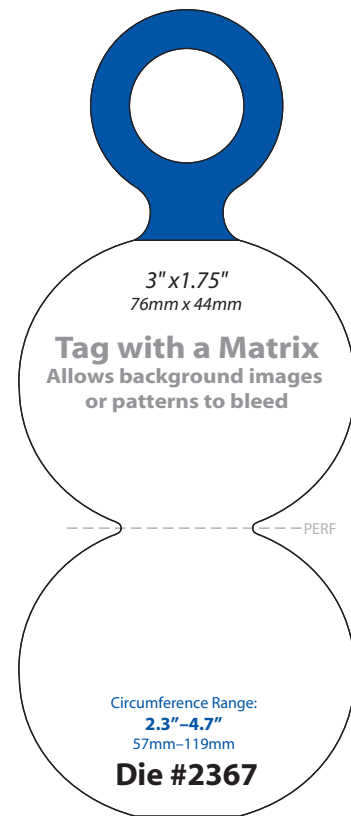

Multiple Panel

Single/Bifold