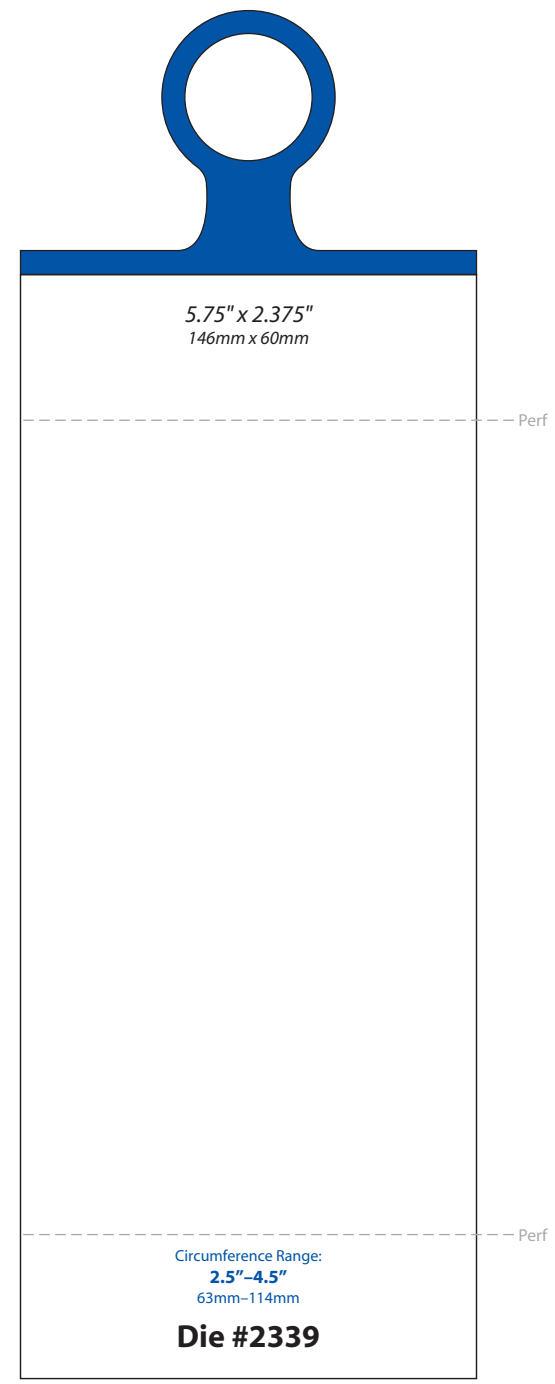

BEDFORD INDUSTRIES
1-877-BEDFORD(233-3673)
Outside USA & Canada: 1-507-376-4136
www.elastitag.com
ElastiTag® Pat. 7281345, 7640687

2147   2339
2248   2359

PAGE 24 6/3/16

Single