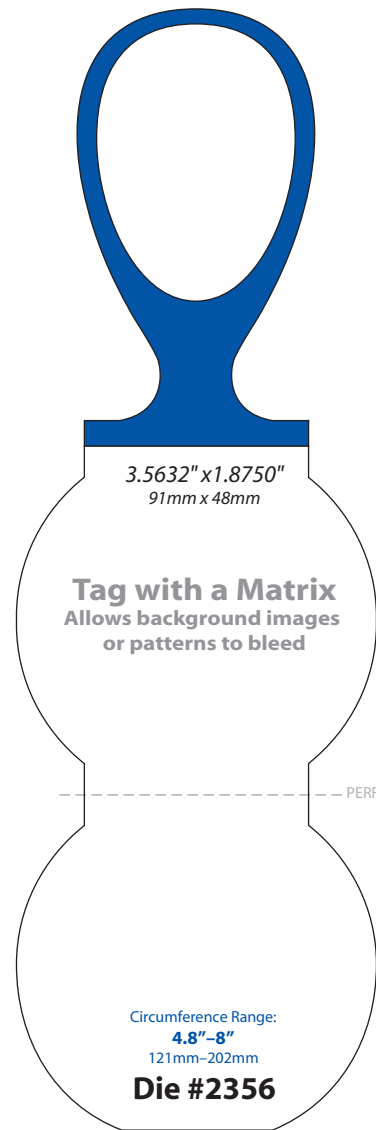

Single/Bifold