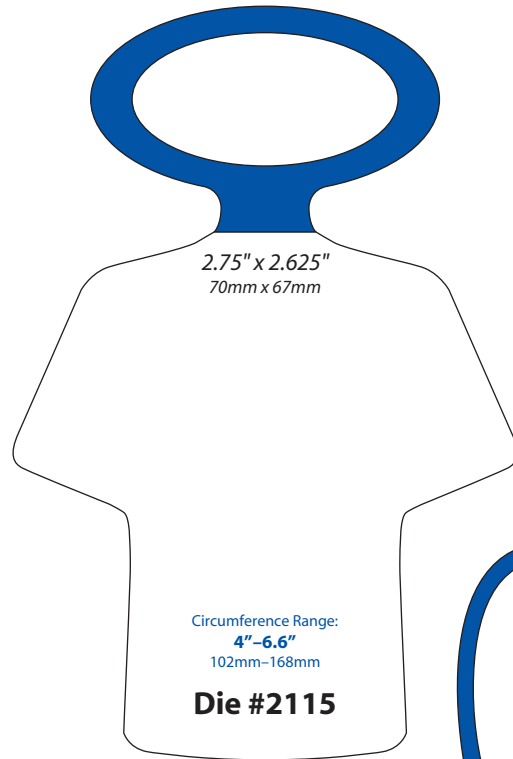

1-877-BEDFORD(233-3673)
Outside USA & Canada: 1-507-376-4136
www.elastitag.com
ElastiTag® Pat. 7281345, 7640687

- 2019   2143
- 2040   2222
- 2073   2256
- 2098   2360
- 2115   2373
- 2131

Tags with a Matrix

•NON-MATRIX •SPOOLED TAGS •ELASTITOTE •MATRIX •MULTIPANEL •AUTOMATION •ELASTITAB •ELASTITAG DUO

Allows background images or patterns to bleed