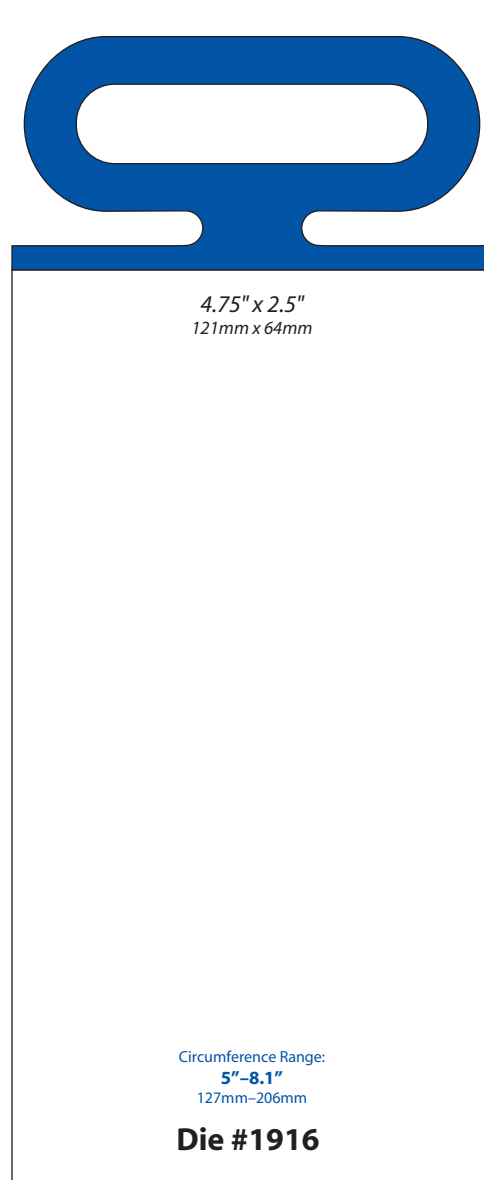

Single
Same as spooled die 1979