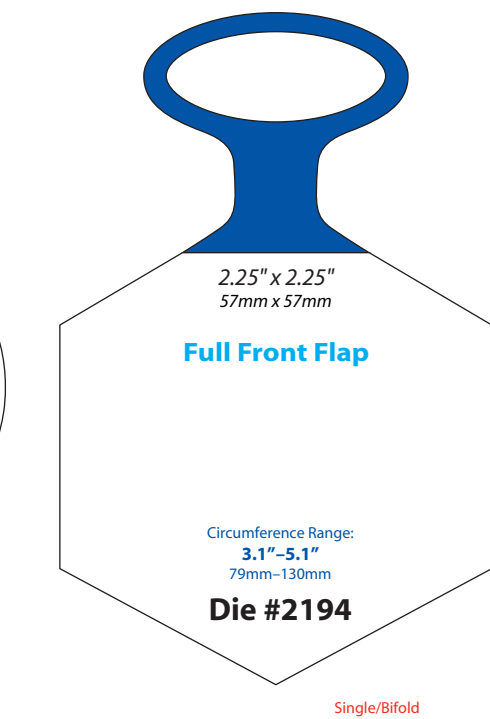

BEDFORD INDUSTRIES
1-877-BEDFORD(233-3673)
Outside USA & Canada: 1-507-376-4136
www.elastitag.com
ElastiTag® Pat. 7281345, 7640687

1974	2130
2014	2160
2051	2194
2108	2288
2124	2322
2126	2376

PAGE 26 6/3/16

Tags with a Matrix

•NON-MATRIX •SPOOLED TAGS •ELASTITOTE •MATRIX •MULTIPANEL •AUTOMATION •ELASTITAB •ELASTITAG DUO

Allows background images or patterns to bleed