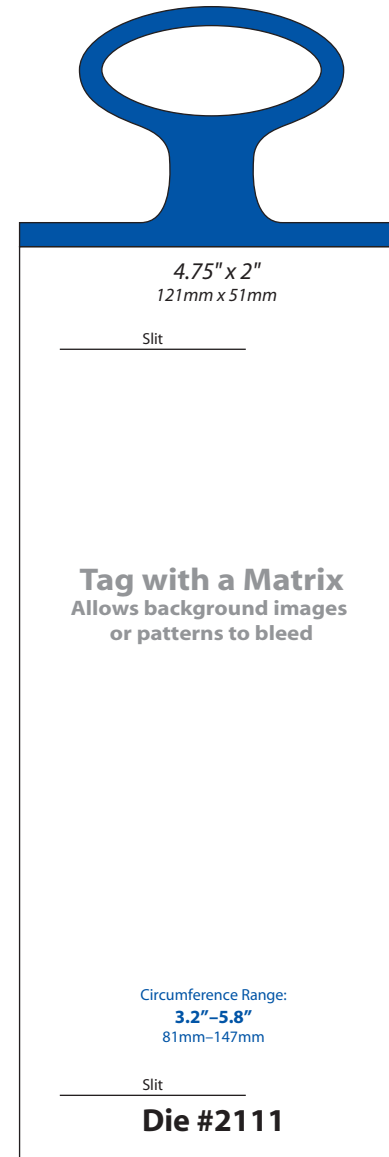

Single

Circumference Range:
1.6"-3.5"
41mm-89mm