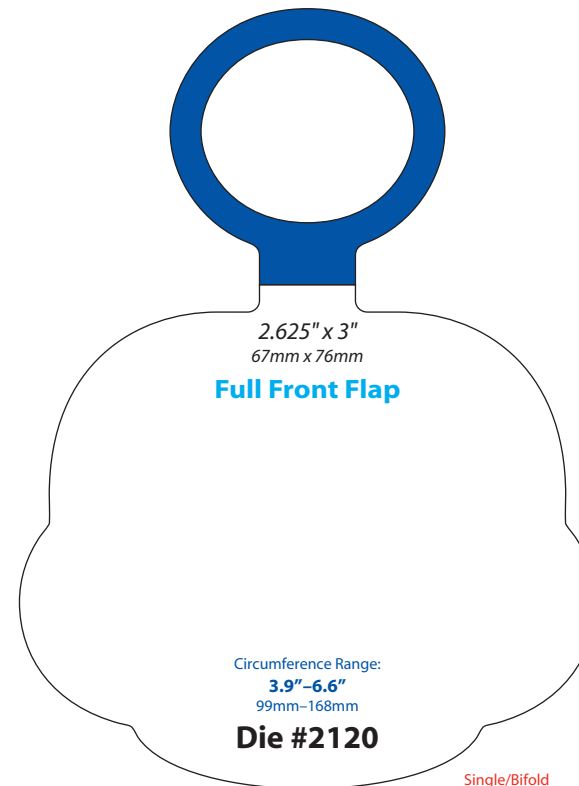

Single/Bifold