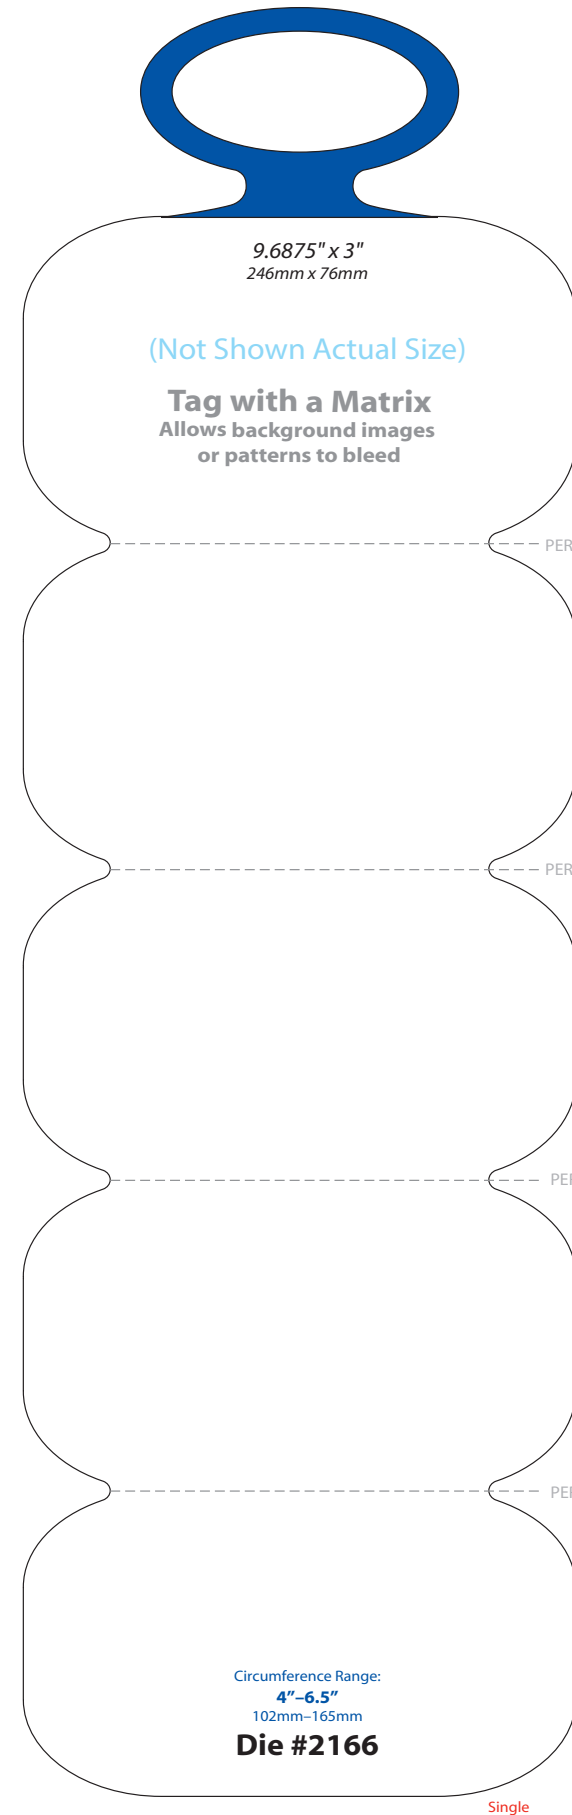

Multiple Panel

•NON-MATRIX •SPOOLED TAGS •ELASTITOTE •MATRIX •MULTIPANEL •AUTOMATION •ELASTITAB •ELASTITAG DUO

1-877-BEDFORD(233-3673)
Outside USA & Canada: 1-507-376-4136
www.elastitag.com
ElastiTag® Pat. 7281345, 7640687

2166   **2215**
2213   **2278**
2214

PAGE 33 6/6/16

MULTI PANEL