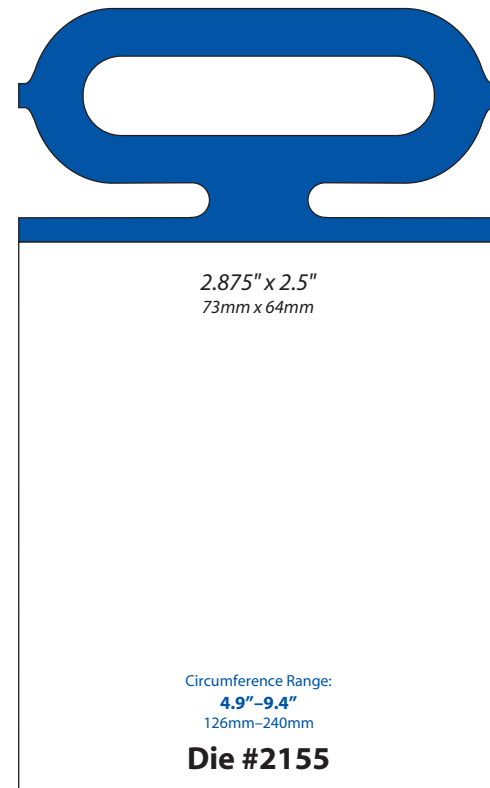

Spooled Tags

•NON-MATRIX •SPOOLED TAGS •ELASTITOTE •MATRIX •MULTIPANEL •AUTOMATION •ELASTITAB •ELASTITAG DUO

1-877-BEDFORD(233-3673)
Outside USA & Canada: 1-507-376-4136
www.elastitag.com
ElastiTag® Pat. 7281345, 7640687

1860	2155
1861	2208
1963	2211
1976	2223
1989	2291
2030	2299
2142	2354

Single