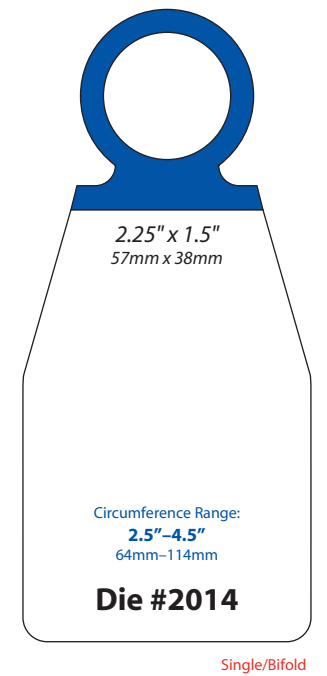

BEDFORD INDUSTRIES
1-877-BEDFORD(233-3673)
Outside USA & Canada: 1-507-376-4136
www.elastitag.com
ElastiTag® Pat. 7281345, 7640687

1974	2130
2014	2160
2051	2194
2108	2288
2124	2322
2126	2376

PAGE 26 6/3/16

Tags with a Matrix

•NON-MATRIX •SPOOLED TAGS •ELASTITOTE •MATRIX •MULTIPANEL •AUTOMATION •ELASTITAB •ELASTITAG DUO

Allows background images or patterns to bleed