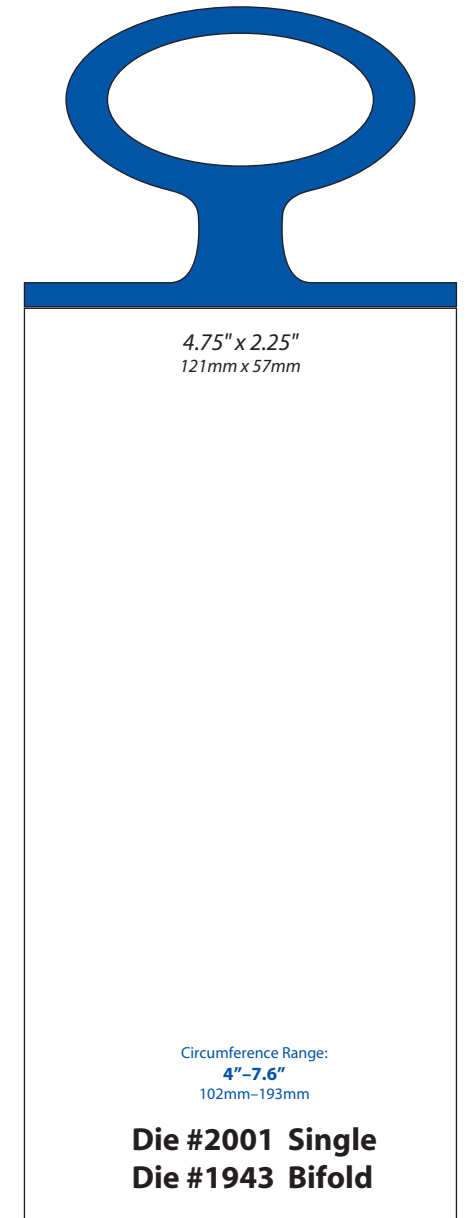

Single/Bifold