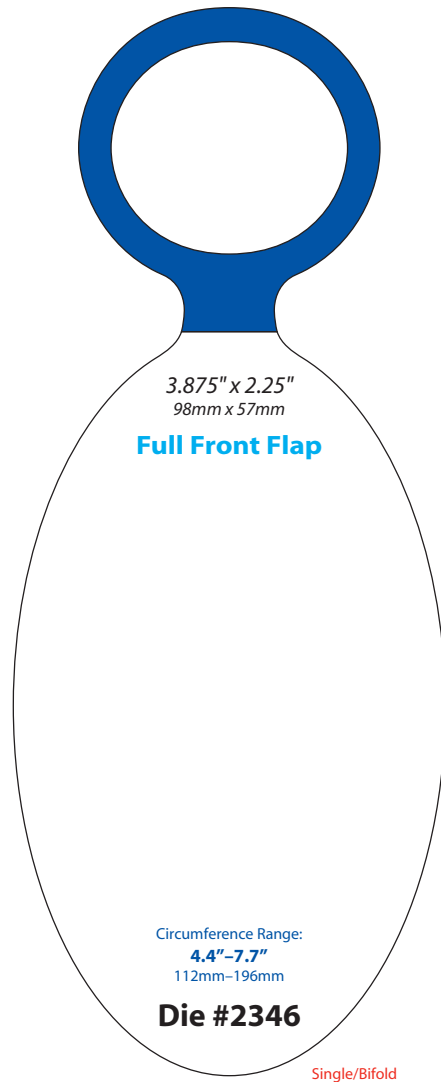

Tags with a Matrix

Allows background images or patterns to bleed

•NON-MATRIX •SPOOLED TAGS •ELASTITOTE •MATRIX •MULTIPANEL •AUTOMATION •ELASTITAB •ELASTITAG DUO

1-877-BEDFORD(233-3673)
Outside USA & Canada: 1-507-376-4136
www.elastitag.com
ElastiTag® Pat. 7281345, 7640687

2002	2253
2062	2289
2074	2319
2125	2343
2137	2346