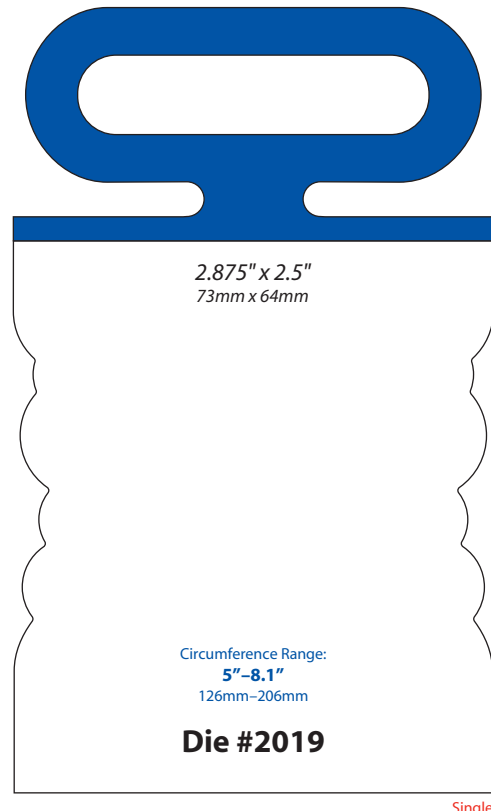

1-877-BEDFORD(233-3673)
Outside USA & Canada: 1-507-376-4136
www.elastitag.com
ElastiTag® Pat. 7281345, 7640687

- 2019   2143
- 2040   2222
- 2073   2256
- 2098   2360
- 2115   2373
- 2131

Tags with a Matrix

•NON-MATRIX •SPOOLED TAGS •ELASTITOTE •MATRIX •MULTIPANEL •AUTOMATION •ELASTITAB •ELASTITAG DUO

Allows background images or patterns to bleed