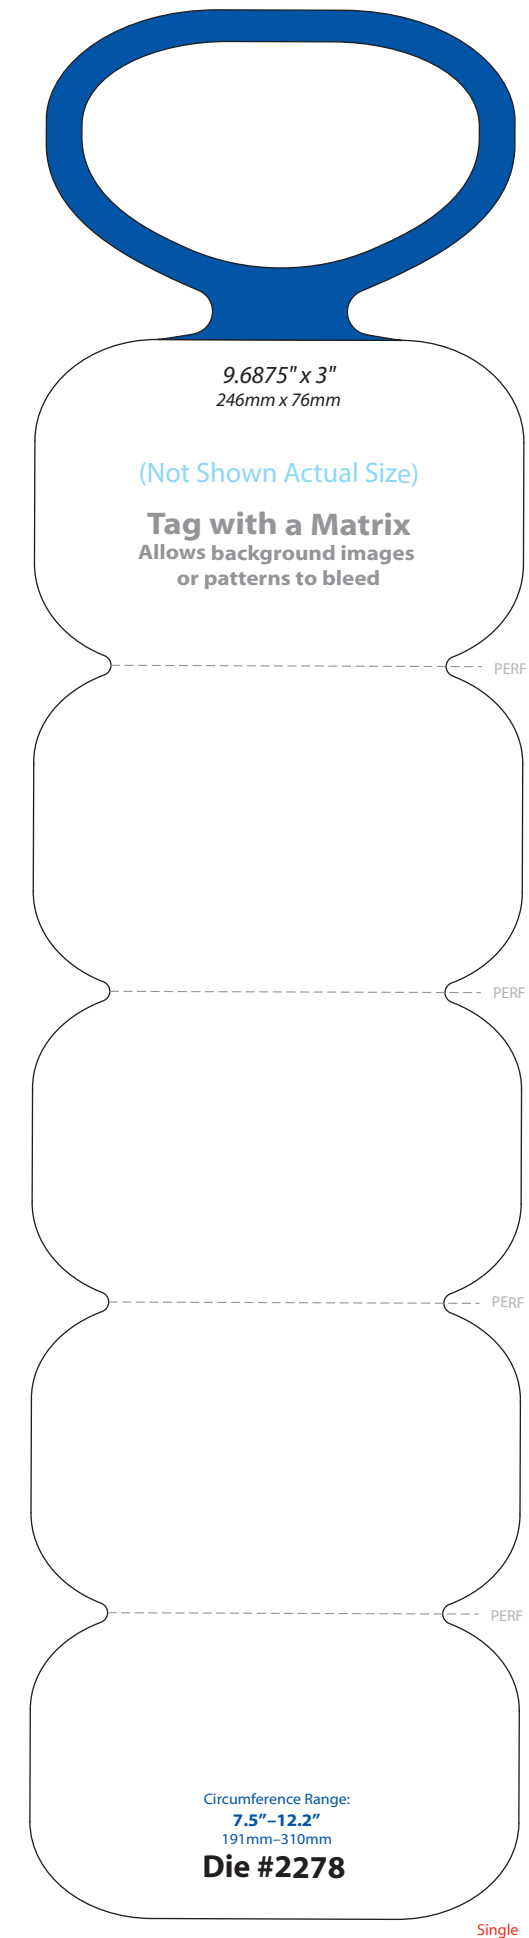

Multiple Panel

•NON-MATRIX •SPOOLED TAGS •ELASTITOTE •MATRIX •MULTIPANEL •AUTOMATION •ELASTITAB •ELASTITAG DUO

1-877-BEDFORD(233-3673)
Outside USA & Canada: 1-507-376-4136
www.elastitag.com
ElastiTag® Pat. 7281345, 7640687

2166   **2215**
2213   **2278**
2214

PAGE 33 6/6/16

MULTI PANEL