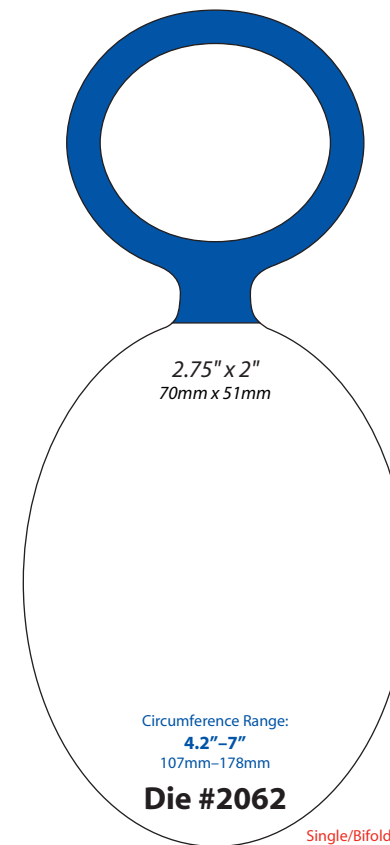

Tags with a Matrix

Allows background images or patterns to bleed

•NON-MATRIX •SPOOLED TAGS •ELASTITOTE •MATRIX •MULTIPANEL •AUTOMATION •ELASTITAB •ELASTITAG DUO

1-877-BEDFORD(233-3673)
Outside USA & Canada: 1-507-376-4136
www.elastitag.com
ElastiTag® Pat. 7281345, 7640687

2002	2253
2062	2289
2074	2319
2125	2343
2137	2346