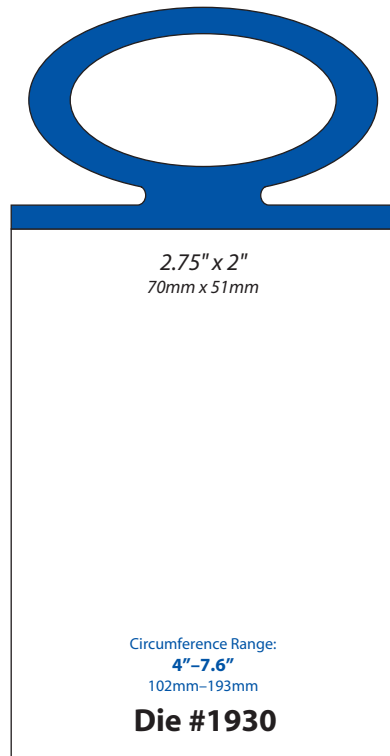

Single/Bifold
Same as matrix die 2112