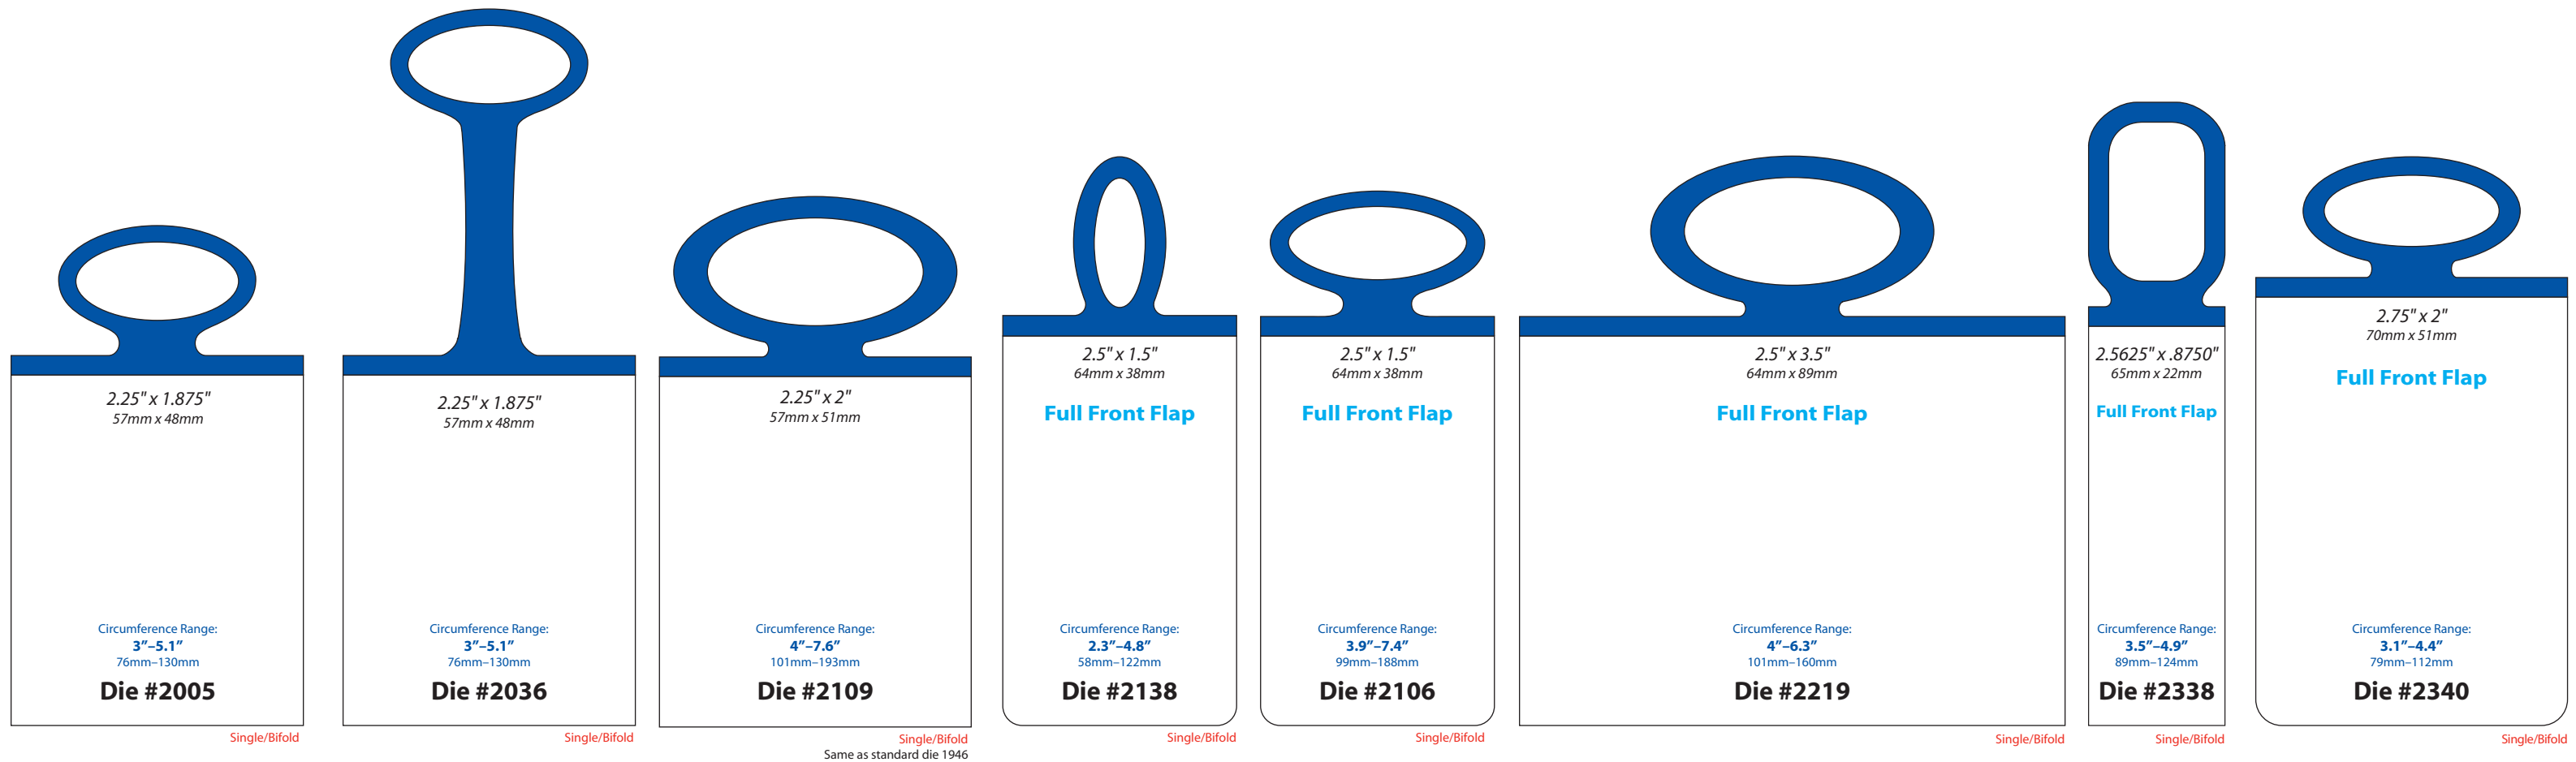

Tags with a Matrix

Allows background images or patterns to bleed

•NON-MATRIX •SPOOLED TAGS •ELASTITOTE •MATRIX •MULTIPANEL •AUTOMATION •ELASTITAB •ELASTITAG DUO

1-877-BEDFORD(233-3673)
Outside USA & Canada: 1-507-376-4136
www.elastitag.com
ElastiTag® Pat. 7281345, 7640687

2005	2201
2036	2219
2061	2255
2106	2281
2109	2338
2138	2340
2150	2378