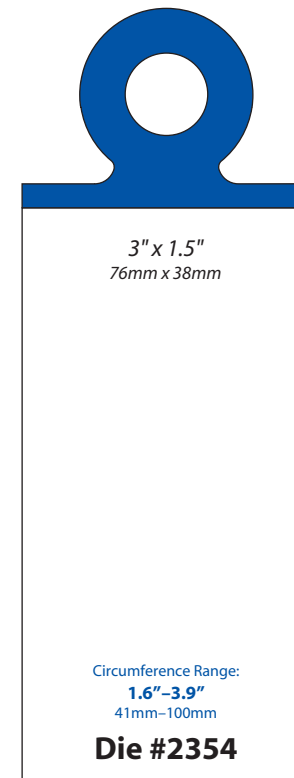

**Die #2116**  
formerly #1890

Single/Bifold  
(Has Bottom Matrix)  
Similar to matrix die 2117

1.375" x 1.25"  
35mm x 32mm

Circumference Range:  
2.5"-4.9"  
64mm-125mm

**Die #2167**

Single/Bifold  
(Has Bottom Matrix)

1.5" x 1.25"  
38mm x 32mm

Circumference Range:  
3"-5.1"  
76mm-130mm

**Die #1965**

Single/Bifold  
Same as spooled die 2090

1.5" x 1.5"  
38mm x 38mm

Circumference Range:  
3.9"-6.2"  
99mm-158mm

**Die #1977**

Single

1.5" x 1.5"  
38mm x 38mm

Circumference Range:  
6.4"-11.7"  
163mm-297mm

**Die #2041**

Bifold

1.5" x 2"  
38mm x 51mm

Circumference Range:  
3.7"-6.1"  
94mm-155mm

**Die #1904**

Single

Single

Single

Single

Single/Bifold  
(Has Bottom Matrix)

Single  
Same as standard die 1854

Single

Single