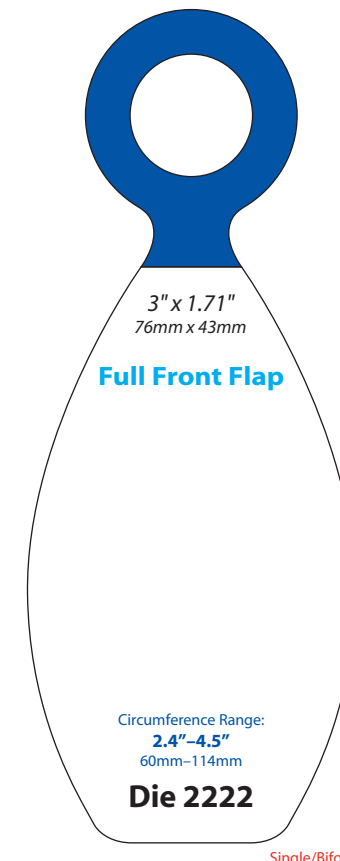

1-877-BEDFORD(233-3673)
Outside USA & Canada: 1-507-376-4136
www.elastitag.com
ElastiTag® Pat. 7281345, 7640687

- 2019   2143
- 2040   2222
- 2073   2256
- 2098   2360
- 2115   2373
- 2131

Tags with a Matrix

•NON-MATRIX •SPOOLED TAGS •ELASTITOTE •MATRIX •MULTIPANEL •AUTOMATION •ELASTITAB •ELASTITAG DUO

Allows background images or patterns to bleed