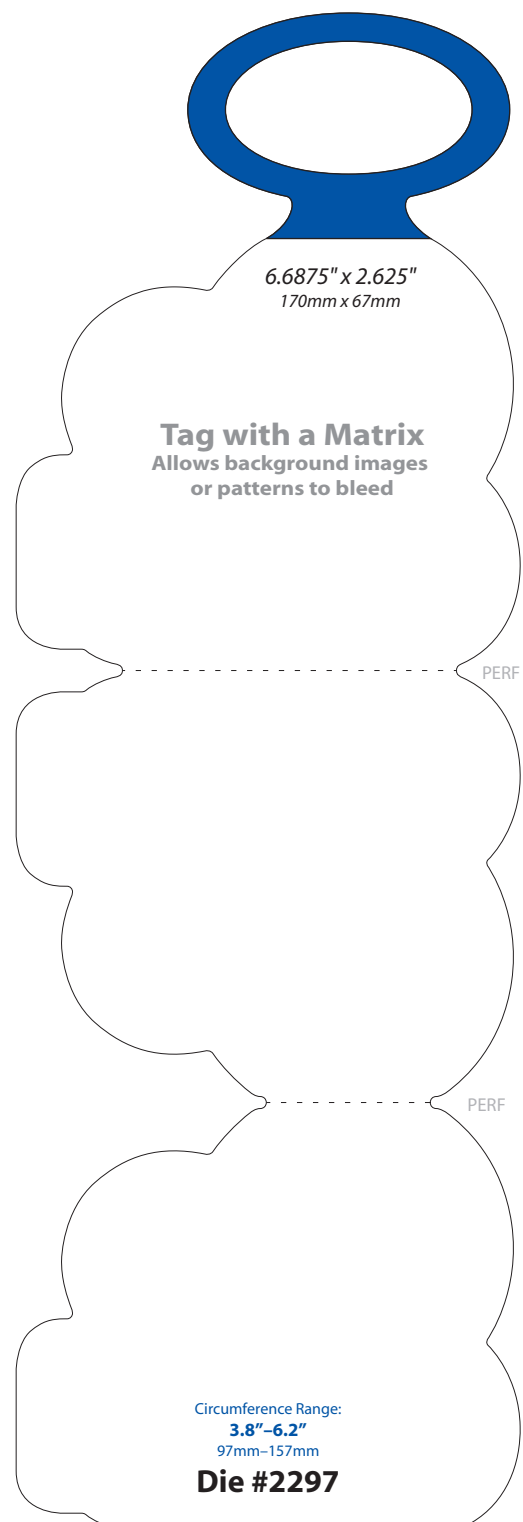

BEDFORD INDUSTRIES
1-877-BEDFORD(233-3673)
Outside USA & Canada: 1-507-376-4136
www.elastitag.com
ElastiTag® Pat. 7281345, 7640687

2060   2273
2149   2297
PAGE 32 6/6/16

Multiple Panel

●NON-MATRIX ●SPOOLED TAGS ●ELASTITOTE ●MATRIX ●MULTIPANEL ●AUTOMATION ●ELASTITAB ●ELASTITAG DUO

Single