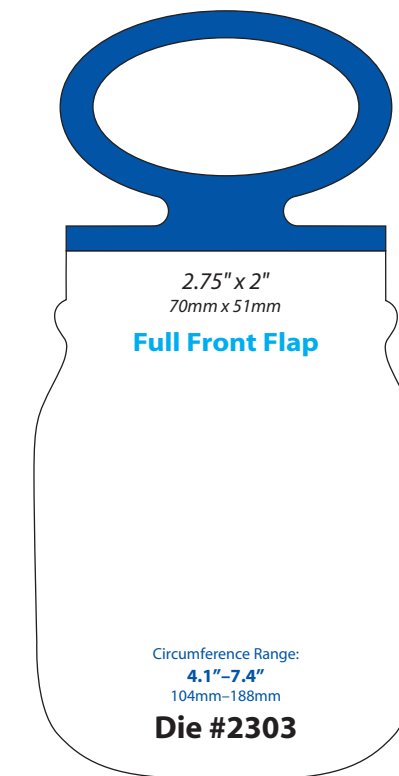

Single/Bifold