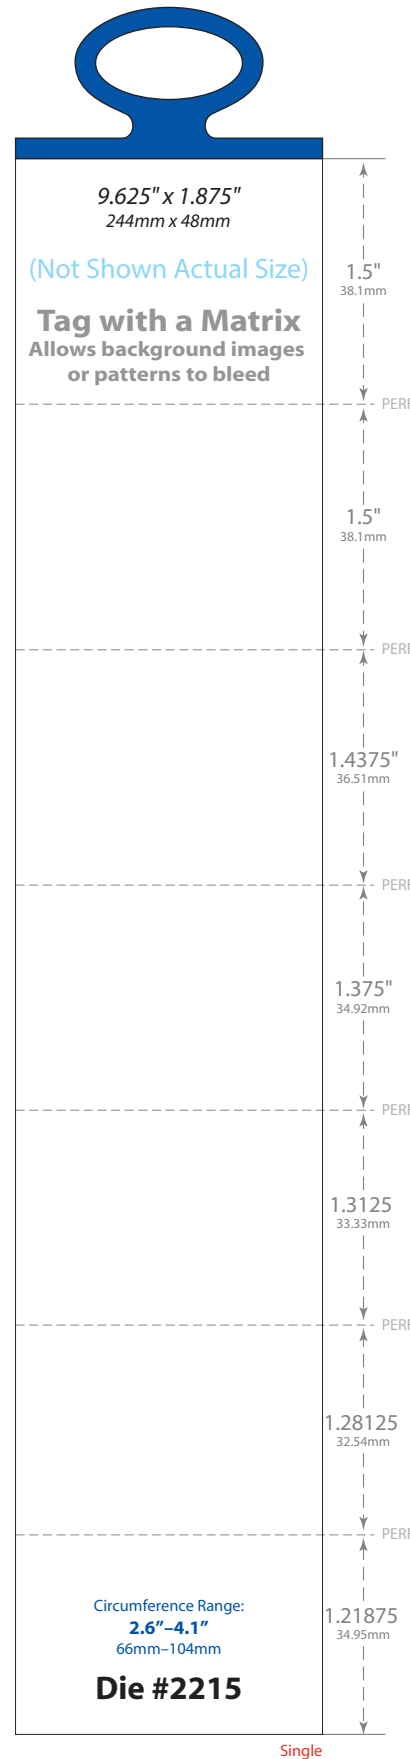

Multiple Panel

•NON-MATRIX •SPOOLED TAGS •ELASTITOTE •MATRIX •MULTIPANEL •AUTOMATION •ELASTITAB •ELASTITAG DUO

1-877-BEDFORD(233-3673)
Outside USA & Canada: 1-507-376-4136
www.elastitag.com
ElastiTag® Pat. 7281345, 7640687

2166   **2215**
2213   **2278**
2214

PAGE 33 6/6/16

MULTI PANEL