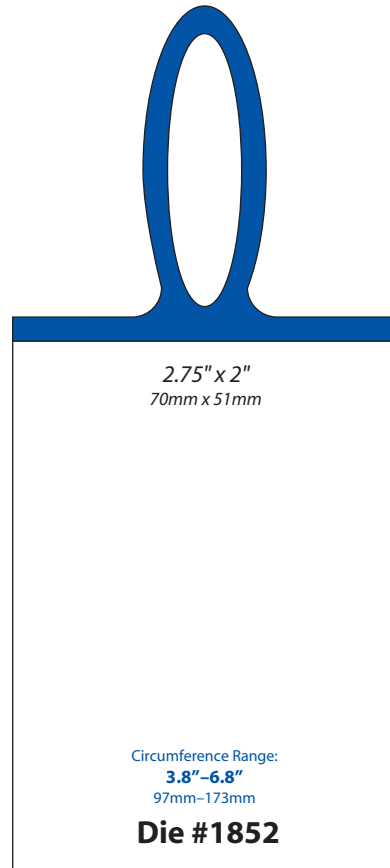

Single/Bifold
Same as matrix die 2202