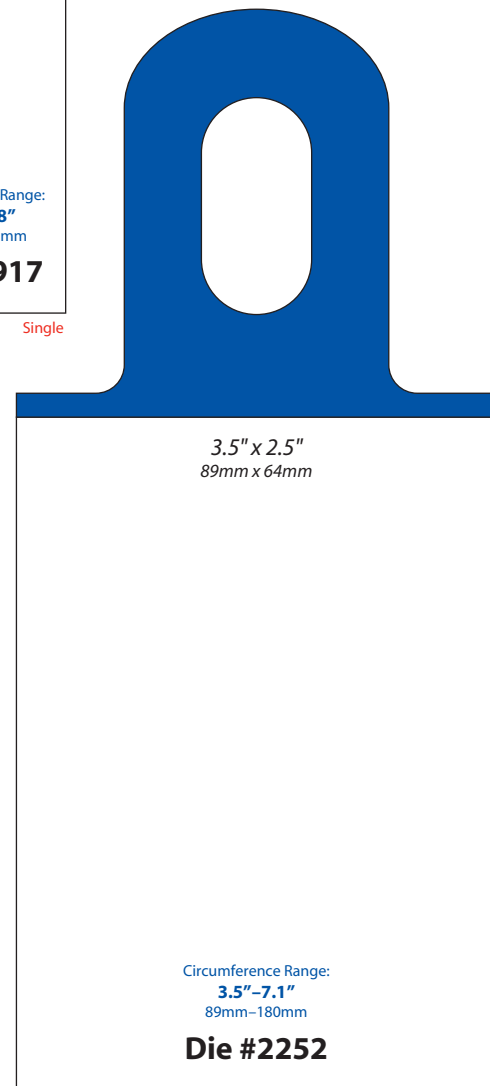

1-877-BEDFORD(233-3673)
Outside USA & Canada: 1-507-376-4136
www.elastitag.com
ElastiTag® Pat. 7281345, 7640687

1832   **2008**
1895   **2028**
1917   **2198**
1982   **2220**
1997   **2252**

PAGE 6 5/12/16

•NON-MATRIX •SPOOLED TAGS •ELASTITOTE •MATRIX •MULTIPANEL •AUTOMATION •ELASTITAB •ELASTITAG DUO

Single

Single

Single

Bifold

Single

Single
Same as spooled die 1945

Single

Single/Bifold
Same as matrix die 2323

Single/Bifold