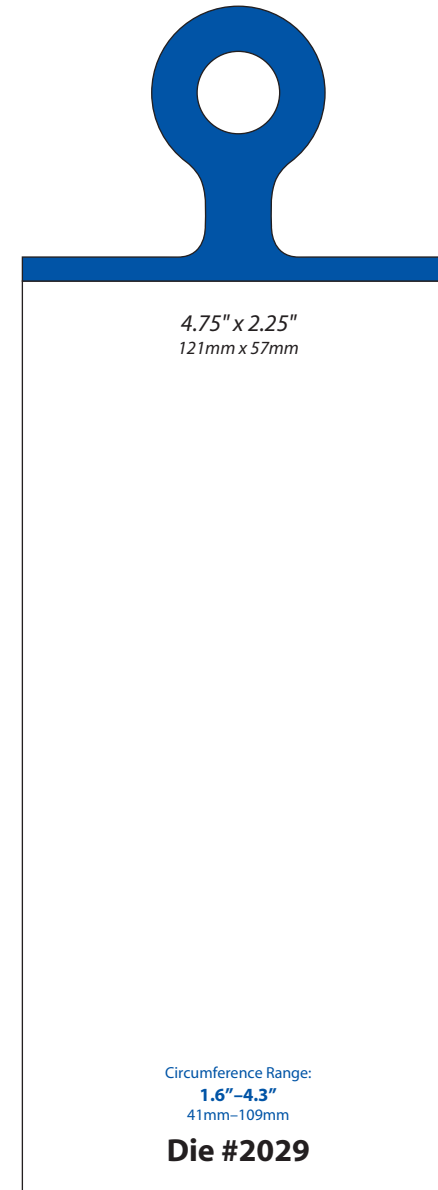

1.125" x 1"  
29mm x 25mm

Circumference Range:  
2.5"-4.1"  
64mm-104mm

**Die #2081**

Single/Bifold  
(Has Bottom Matrix)

1.125" x 2.25"  
29mm x 57mm

**Full Front Flap**

Circumference Range:  
9.9"-13.6"  
251mm-346mm

**Die #2381**

Single/Bifold  
(Has Bottom Matrix)

1.25" x 1.5"  
32mm x 38mm

**Full Front Flap**

Circumference Range:  
1.6"-3.8"  
41mm-97mm

**Die #2308**

Single/Bifold  
(Has Bottom Matrix)

1.25" x 2"  
32mm x 51mm

**Die #2116**  
formerly #1890

Single/Bifold  
(Has Bottom Matrix)  
Similar to matrix die 2117

1.375" x 1.25"  
35mm x 32mm

Circumference Range:  
2.5"-4.9"  
64mm-125mm

**Die #2167**

Single/Bifold  
(Has Bottom Matrix)

Single

Single/Bifold  
Same as matrix die 2323

Single/Bifold

<b>1943</b>	<b>2029</b>
<b>1949</b>	<b>2104</b>
<b>2001</b>	<b>2282</b>
<b>2025</b>	<b>2369</b>

Single

Single/Bifold  
(Has Bottom Matrix)

Bifold