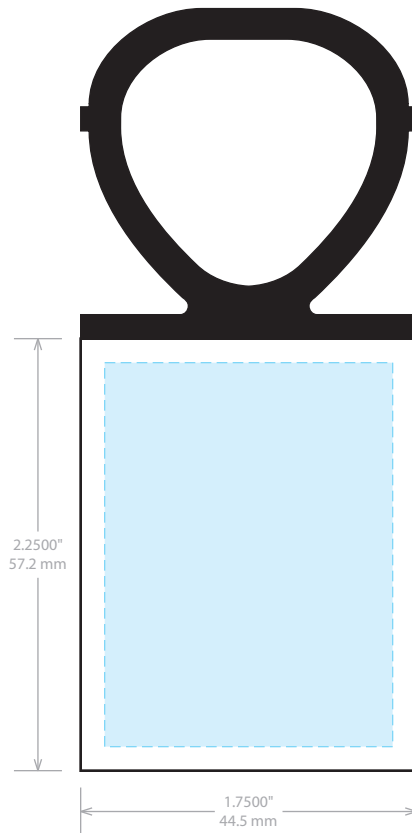

Elastomer Colors

-  White
-  Cream
-  Yellow
-  Gold
-  Tan
-  Light Orange
-  Orange
-  Burnt Orange
-  Bright Red
-  Red
-  Hot Pink
-  Pink
-  Lavender
-  Plum
-  Purple
-  Blue
-  Bright Blue
-  Light Blue
-  Aqua
-  Lime Green
-  Green
-  Fir Green
-  Brown
-  Black
-  Silver
-  Aluminum

FRONT VIEW

BACK VIEW

KEY:

 **Live Area** for copy & important graphic elements (.125"/3.2mm inside tag edge). A common color or seamless pattern/image can bleed to the edges of the tag. This will likely require continuous print sleeves.
For additional design help: www.elastitag.com/designer-info/

CUT TOLERANCE:

Artwork can move approximately .0468" (1.2mm) to the left or right of center on the tag. This is due to die-cutting machine tolerances.

ElastiTag®
Die #2058 Single
Northfield • Spooled