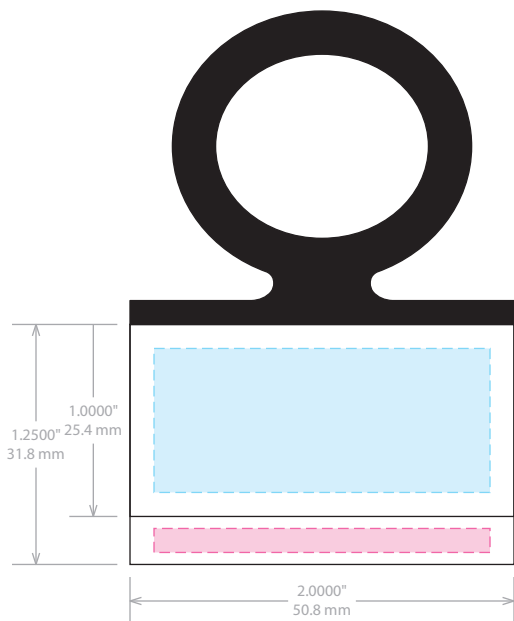

**Elastomer**

- Colors**
- White
  - Cream
  - Yellow
  - Gold
  - Tan
  - Light Orange
  - Orange
  - Burnt Orange
  - Bright Red
  - Red
  - Hot Pink
  - Pink
  - Lavender
  - Plum
  - Purple
  - Blue
  - Bright Blue
  - Light Blue
  - Aqua
  - Lime Green
  - Green
  - Fir Green
  - Brown
  - Black
  - Silver
  - Aluminum

FRONT VIEW (folded)

INSIDE VIEW

BACK VIEW

**KEY:**

- Live Area** for copy & important graphic elements (.125"/3.2mm inside tag edge).
  - Peek Area** for copy & important graphic elements that are visible when tag is folded.
- For additional design help: [www.elastitag.com/designer-info/](http://www.elastitag.com/designer-info/)

**CUT TOLERANCE:**

Artwork can move approximately .0468" (1.19mm) to the left or right of center on the tag. This is due to die-cutting machine tolerances.

**ElastiTag®**  
Die #2191 Bifold w/ Peek