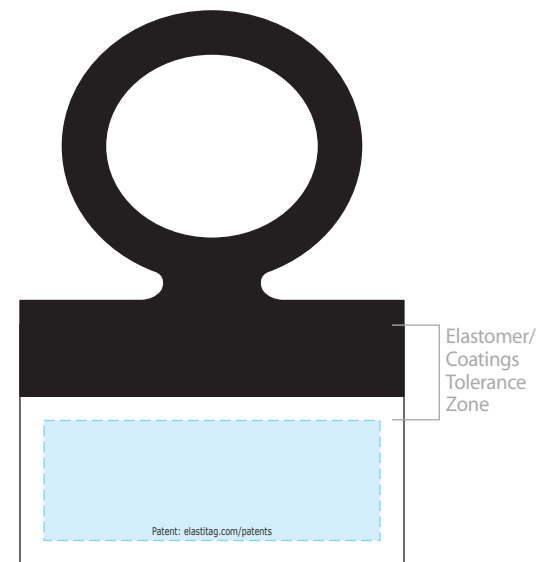

**Elastomer**

- Colors**
- White
  - Cream
  - Yellow
  - Gold
  - Tan
  - Light Orange
  - Orange
  - Burnt Orange
  - Bright Red
  - Red
  - Hot Pink
  - Pink
  - Lavender
  - Plum
  - Purple
  - Blue
  - Bright Blue
  - Light Blue
  - Aqua
  - Lime Green
  - Green
  - Fir Green
  - Brown
  - Black
  - Silver
  - Aluminum

FRONT VIEW (folded)

INSIDE VIEW

BACK VIEW

**KEY:**

- Live Area** for copy & important graphic elements (.125"/3.2mm inside tag edge).
  - Peek Area** for copy & important graphic elements that are visible when tag is folded.
- For additional design help: [www.elastitag.com/designer-info/](http://www.elastitag.com/designer-info/)

**CUT TOLERANCE:**

Artwork can move approximately .0468" (1.19mm) to the left or right of center on the tag. This is due to die-cutting machine tolerances.

**ElastiTag®**  
Die #2191 Bifold w/ Peek